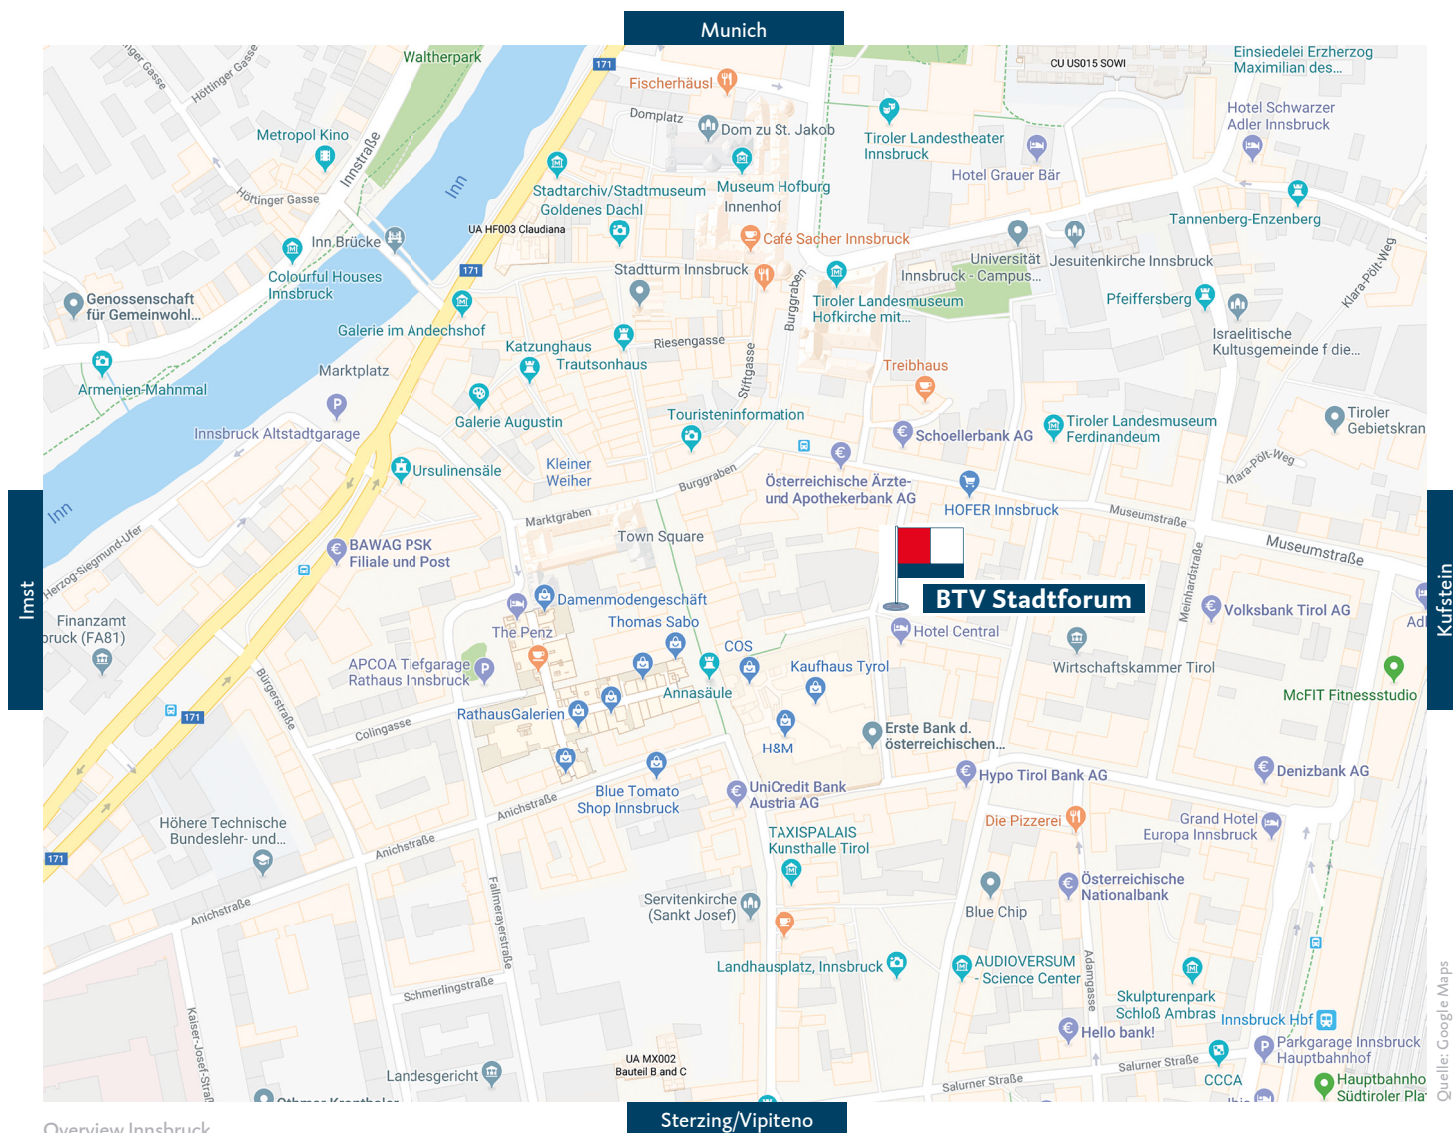

Directions

BTV Stadtforum

Overview Innsbruck

Sterzing/Vipiteno

Address and contact:

BTV Stadtforum
Stadtforum 1, 6020 Innsbruck
T +43 505 333 – 0
E filiale.stadtforum@btv.at
www.btv.at

Opening hours:

After making an individual appointment, we will be happy to be there for you personally.

Directions – car and parking:

Coming from **Imst** on the A12, take the Innsbruck-West exit.
Coming from **Kufstein**, take the Innsbruck-Mitte exit towards city center.
Coming from **Sterzing/Vipiteno** on the A13, take the Innsbruck-Süd exit towards the city center.

Parking: Parking spaces are available in the BTV underground parking.

Directions – public transport:

There are bus and tram stops nearby as well as the main train station, which is within walking distance.